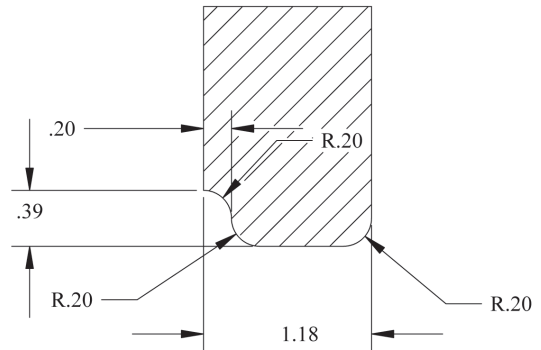

## Vanity Top Specifications

VTOP3CM9-2209

32" x 22" x 3 cm.

Materials: Solid Granite

To be used with Bombe Vanity (VAN009)

[www.cabinetknob.com](http://www.cabinetknob.com)