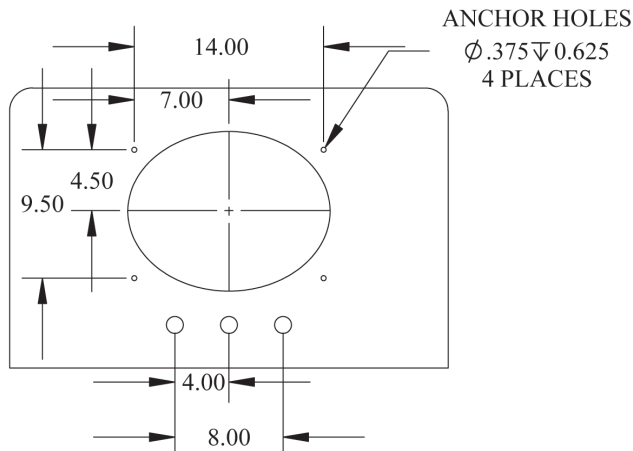

## Vanity Top Specifications

VTOP3CM9-2209

32" x 22" x 3 cm.

Materials: Solid Granite

To be used with Bombe Vanity (VAN009)

[www.cabinetknob.com](http://www.cabinetknob.com)