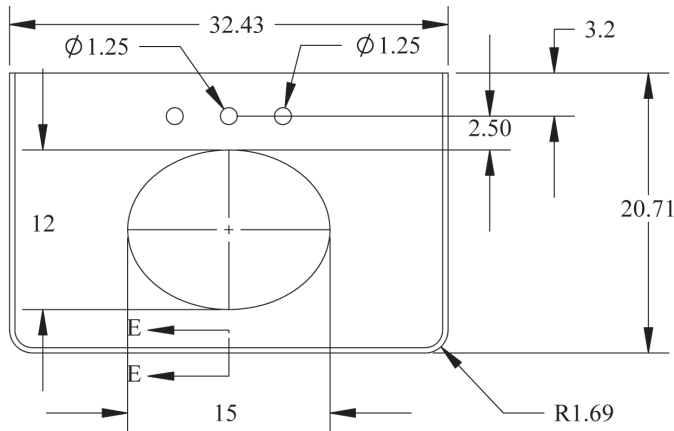

## Vanity Top Specifications

VTOP3CM9-2209

32" x 22" x 3 cm.

Materials: Solid Granite

To be used with Bombe Vanity (VAN009)

[www.cabinetknob.com](http://www.cabinetknob.com)