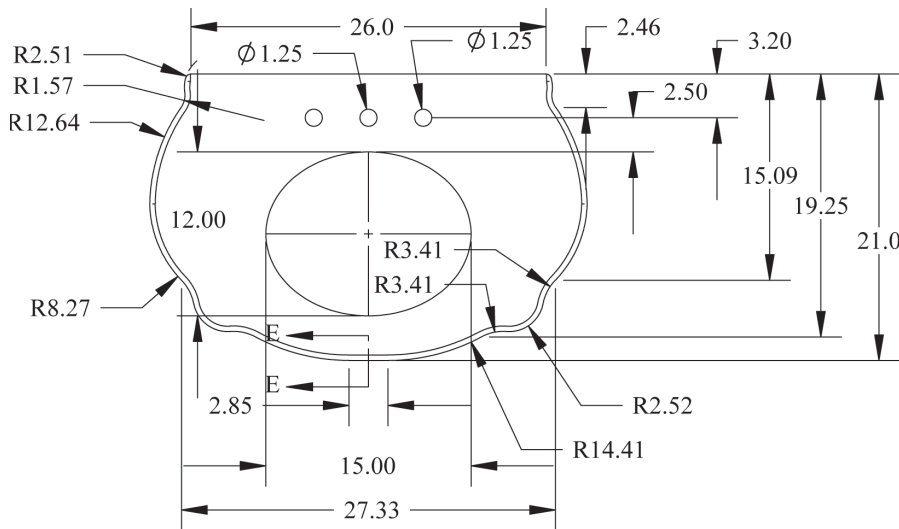

Builder Resources

Vanity Top Specifications

VTOP3CM813-2209

32" x 21" x 3 cm.

Materials: Solid Granite

To be used with Elliptical Vanities (VAN008, VAN013, VAN014)

www.cabinetknob.com