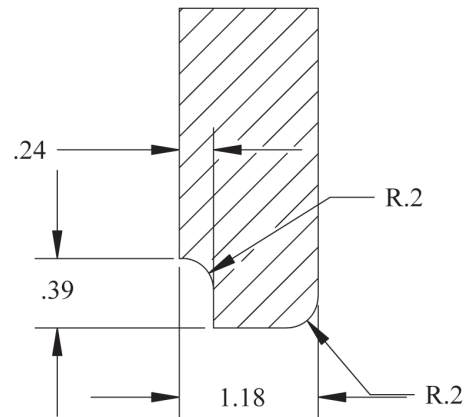

Builder Resources

Vanity Top Specifications

VTOP3CM813-2209

32" x 21" x 3 cm.

Materials: Solid Granite

To be used with Elliptical Vanities (VAN008, VAN013, VAN014)

www.cabinetknob.com