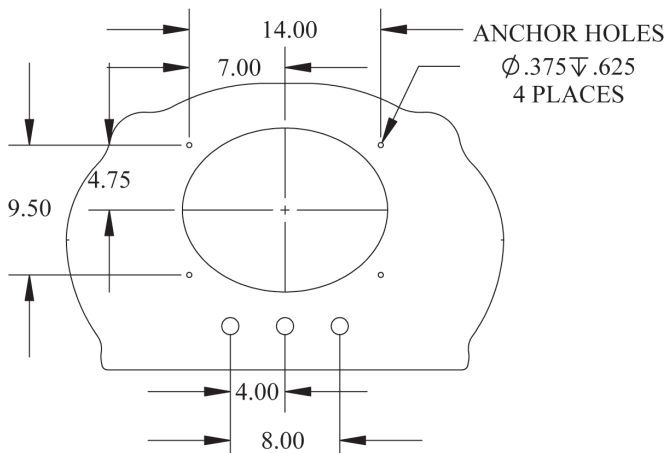

Builder Resources

Vanity Top Specifications

VTOP3CM813-2209

32" x 21" x 3 cm.

Materials: Solid Granite

To be used with Elliptical Vanities (VAN008, VAN013, VAN014)

www.cabinetknob.com