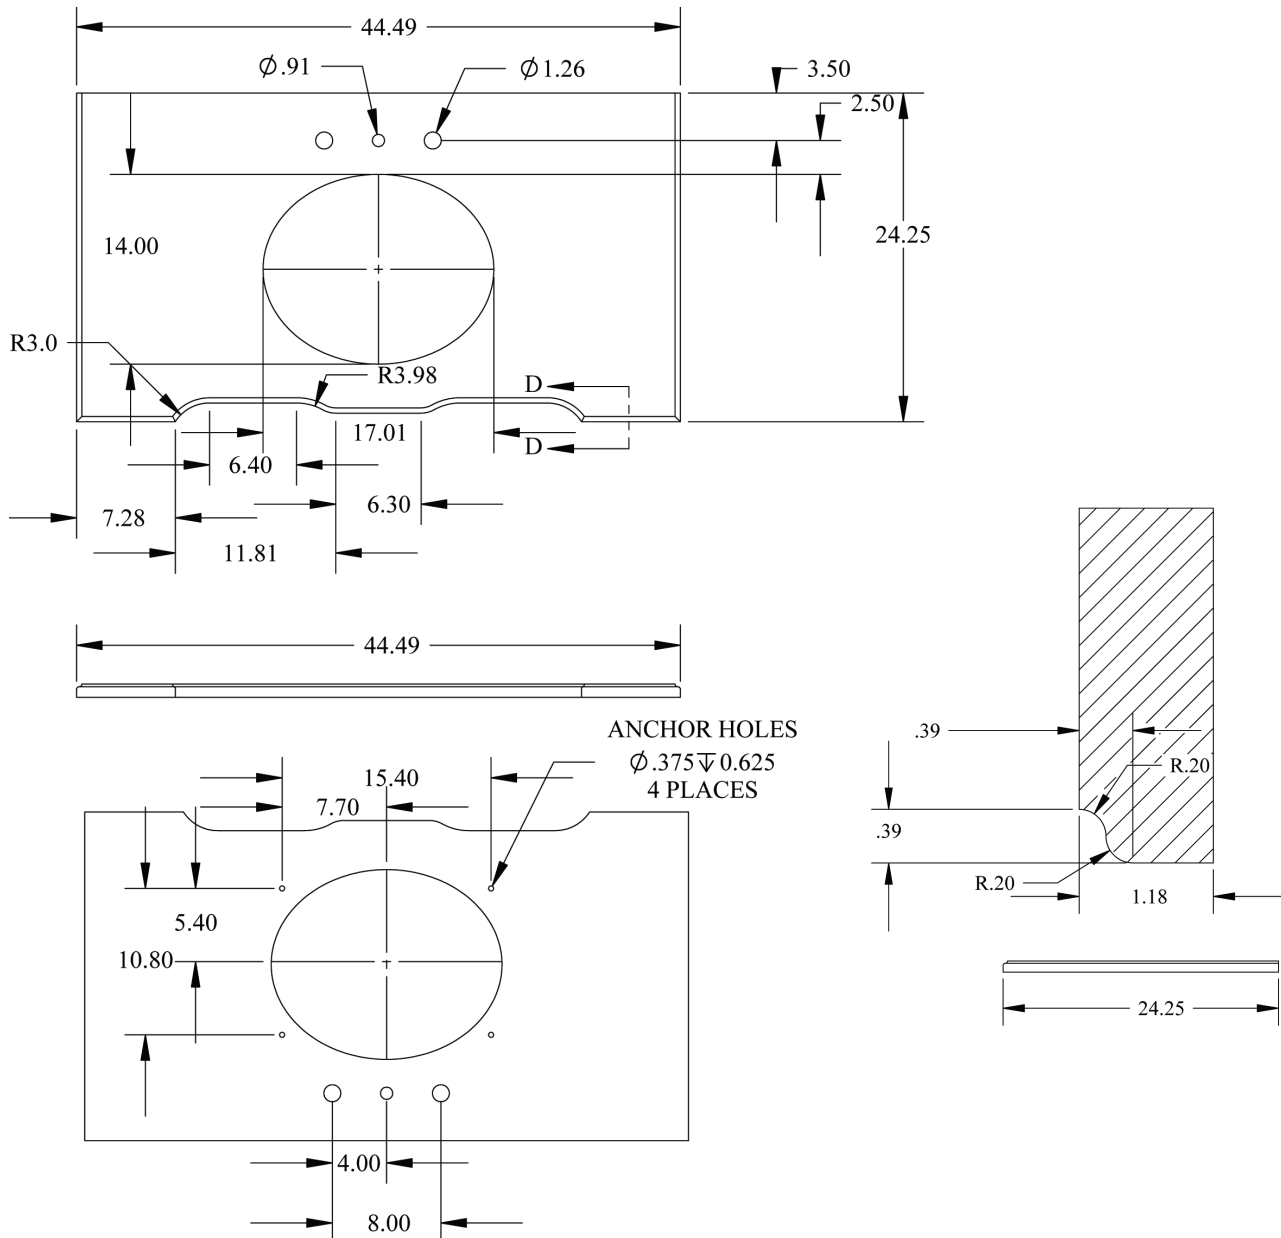

Builder Resources

Vanity Top Specifications

VTOP3CM5-2210

42 1/2" x 23 1/4" x 3 cm.

Materials: Solid Granite

To be used with Art Deco Vanity (VAN005)

www.cabinetknob.com