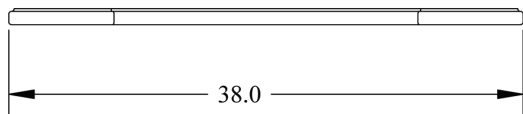

Builder Resources

Vanity Top Specifications

VTOP3CM4-2209

38" x 23" x 3 cm.

Materials: Solid Granite

To be used with Art Deco Vanity (VAN004)

ANCHOR HOLE
 $\phi .375 \nabla 0.625$
4 PLACES

www.cabinetknob.com