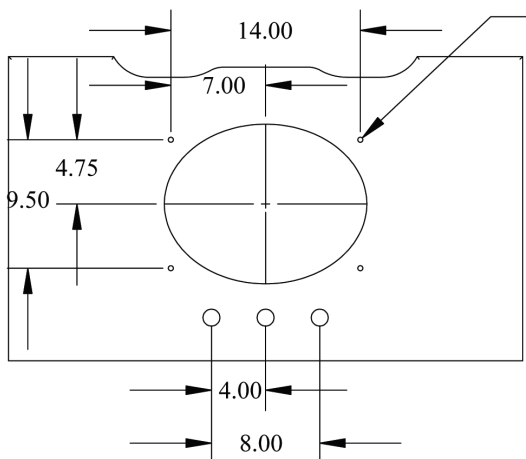

Builder Resources

Vanity Top Specifications

VTOP3CM4-2209

38" x 23" x 3 cm.

Materials: Solid Granite

To be used with Art Deco Vanity (VAN004)

ANCHOR HOLE
 $\phi .375 \nabla 0.625$
4 PLACES

www.cabinetknob.com