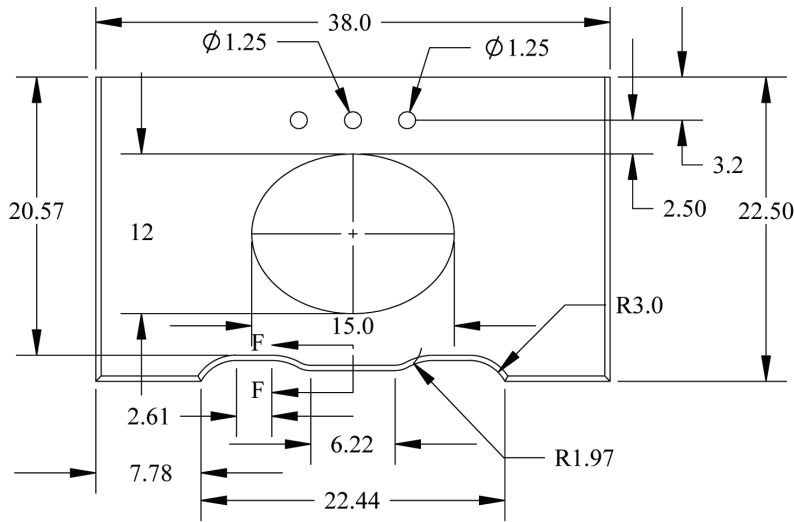

Builder Resources

Vanity Top Specifications

VTOP3CM4-2209

38" x 23" x 3 cm.

Materials: Solid Granite

To be used with Art Deco Vanity (VAN004)

ANCHOR HOLE
 $\phi .375 \nabla 0.625$
4 PLACES

www.cabinetknob.com