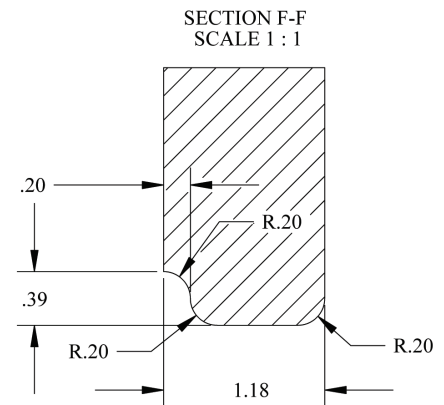

Builder Resources

Vanity Top Specifications

VTOP3CM4-2209

38" x 23" x 3 cm.

Materials: Solid Granite

To be used with Art Deco Vanity (VAN004)

ANCHOR HOLE
 $\phi .375 \nabla 0.625$
4 PLACES

www.cabinetknob.com