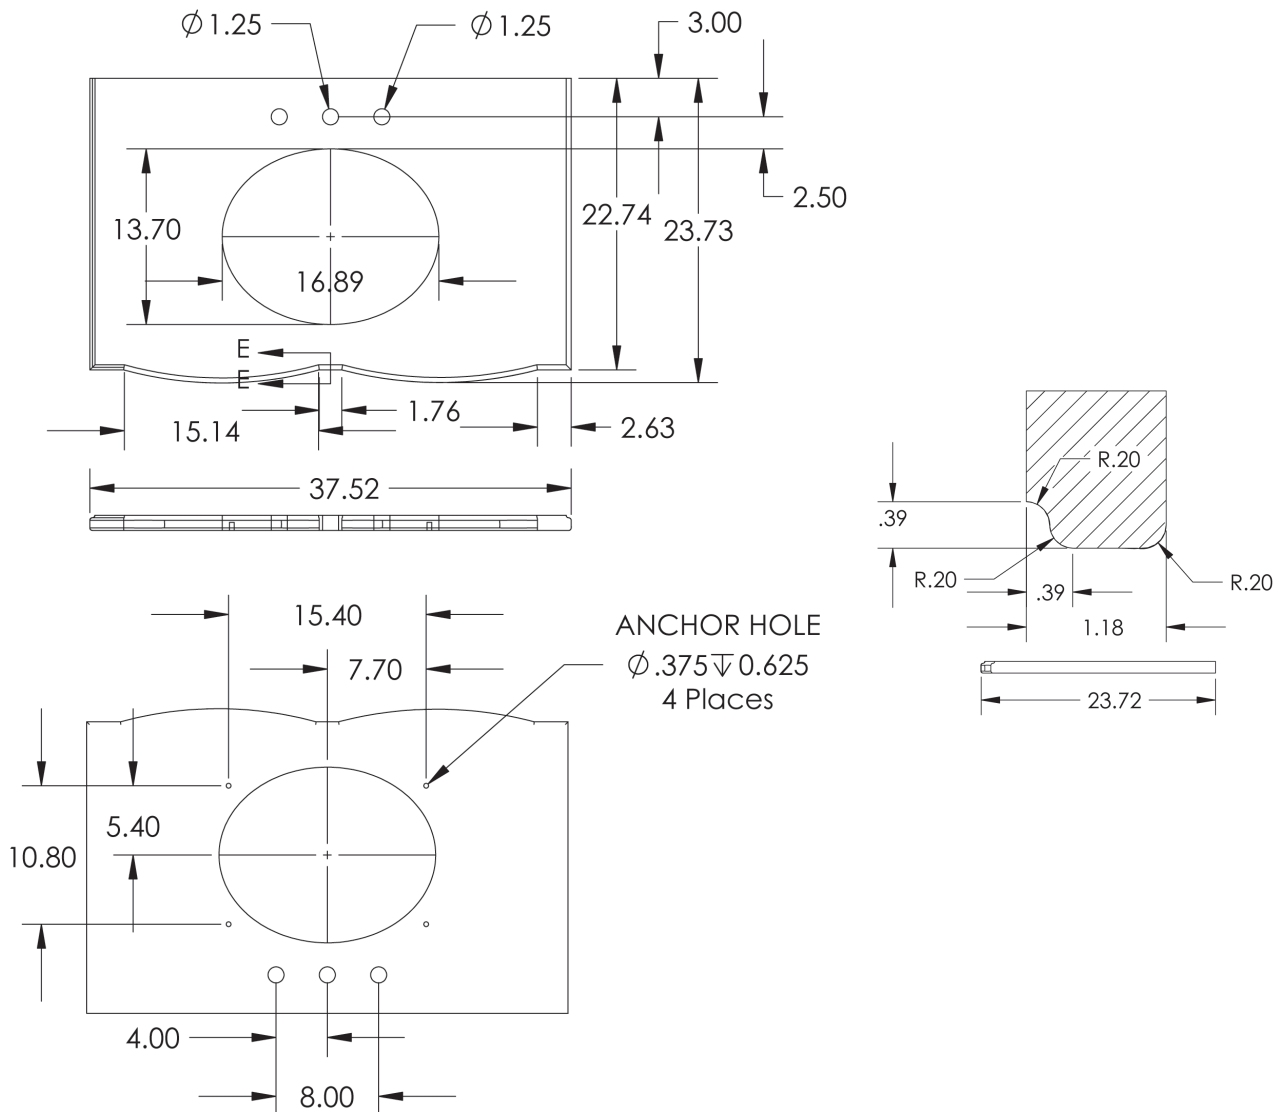

Builder Resources

Vanity Top Specifications

VTOP3CM21-2210

38 1/2" x 24" x 3 cm.

Materials: Solid Granite

To be used with Vanity (VAN021)

www.cabinetknob.com