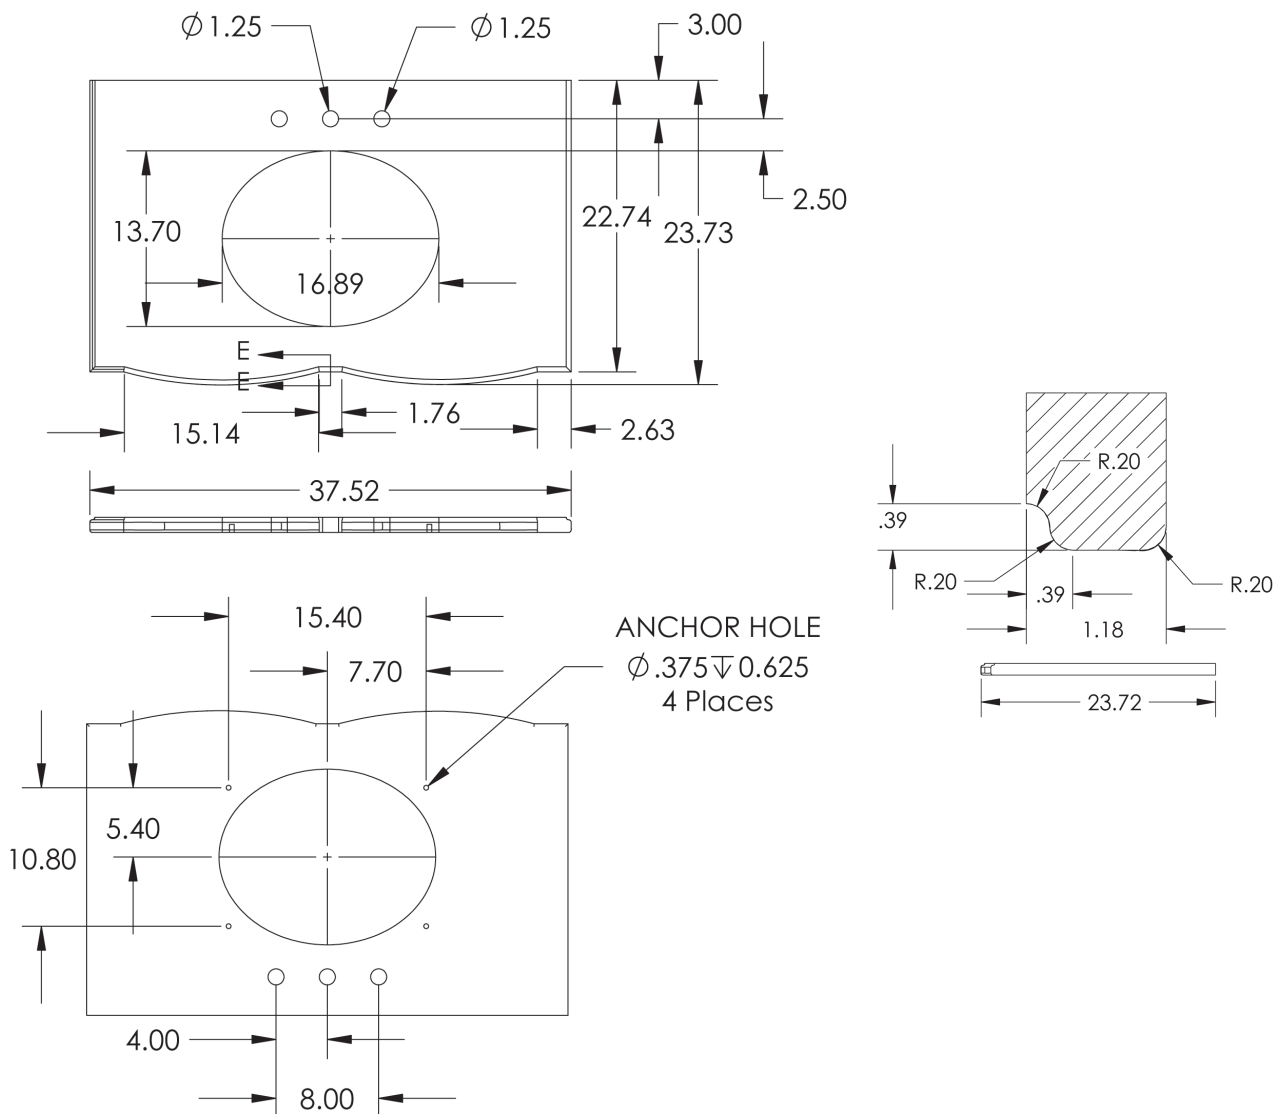

## Vanity Top Specifications

VTOP3CM21-2210

38 1/2" x 24" x 3 cm.

Materials: Solid Granite

To be used with Vanity (VAN021)

[www.cabinetknob.com](http://www.cabinetknob.com)