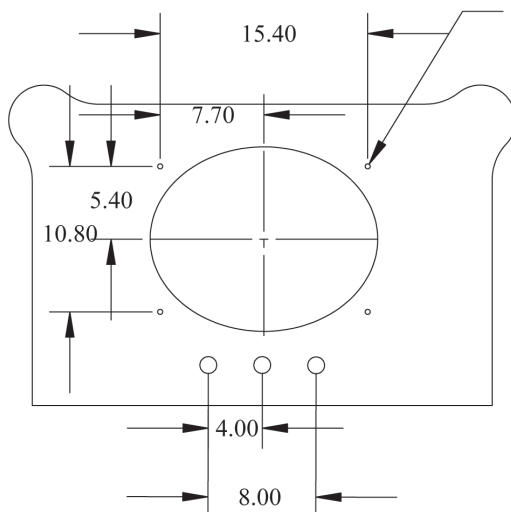

Builder Resources

Vanity Top Specifications

VTOP3CM20-2210

38" x 24" x 3 cm.

Materials: Solid Granite

To be used with Vanity (VAN020)

ANCHOR HOLES
 $\phi .38 \nabla 0.625$
4 PLACES

www.cabinetknob.com