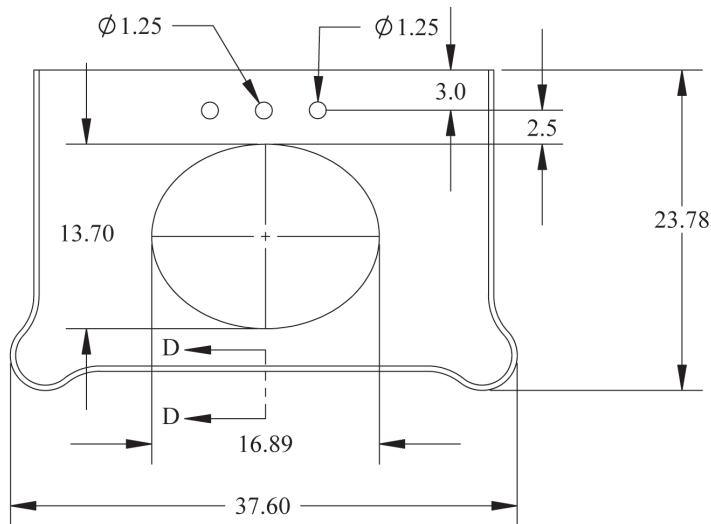

Builder Resources

Vanity Top Specifications

VTOP3CM20-2210

38" x 24" x 3 cm.

Materials: Solid Granite

To be used with Vanity (VAN020)

ANCHOR HOLES
 $\phi .38 \nabla 0.625$
4 PLACES

www.cabinetknob.com