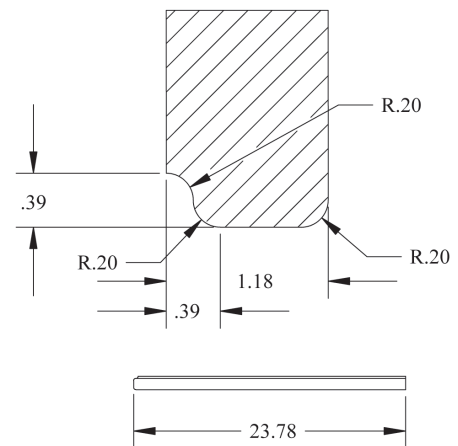

Builder Resources

Vanity Top Specifications

VTOP3CM20-2210

38" x 24" x 3 cm.

Materials: Solid Granite

To be used with Vanity (VAN020)

ANCHOR HOLES
 $\phi .38 \nabla 0.625$
4 PLACES

www.cabinetknob.com