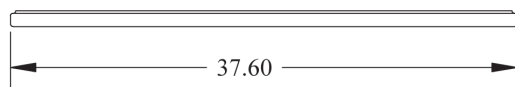

Builder Resources

Vanity Top Specifications

VTOP3CM20-2210

38" x 24" x 3 cm.

Materials: Solid Granite

To be used with Vanity (VAN020)

ANCHOR HOLES
 $\phi .38 \nabla 0.625$
4 PLACES

www.cabinetknob.com