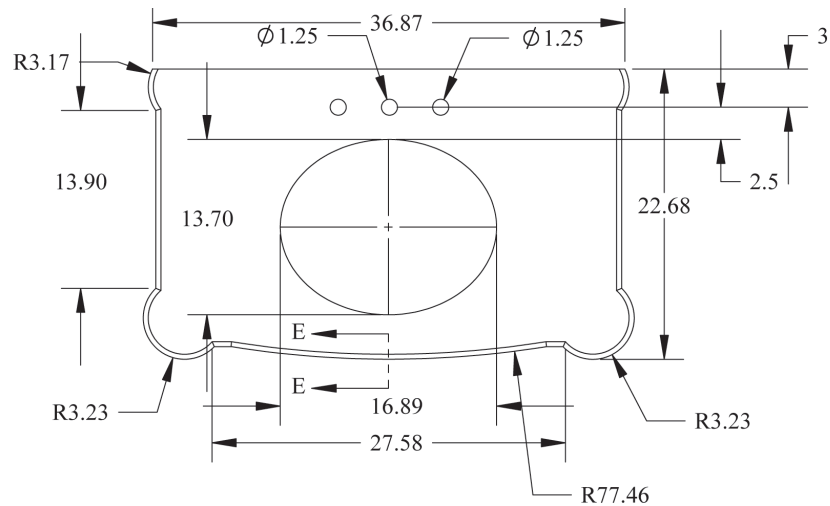

Builder Resources

Vanity Top Specifications

VTOP3CM112-2209

39" x 22" x 3 cm.

Materials: Solid Granite

To be used with Ornate Vanities (VAN011, VAN012)

www.cabinetknob.com