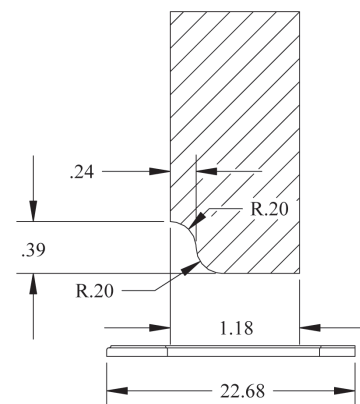

Builder Resources

Vanity Top Specifications

VTOP3CM112-2209

39" x 22" x 3 cm.

Materials: Solid Granite

To be used with Ornate Vanities (VAN011, VAN012)

www.cabinetknob.com