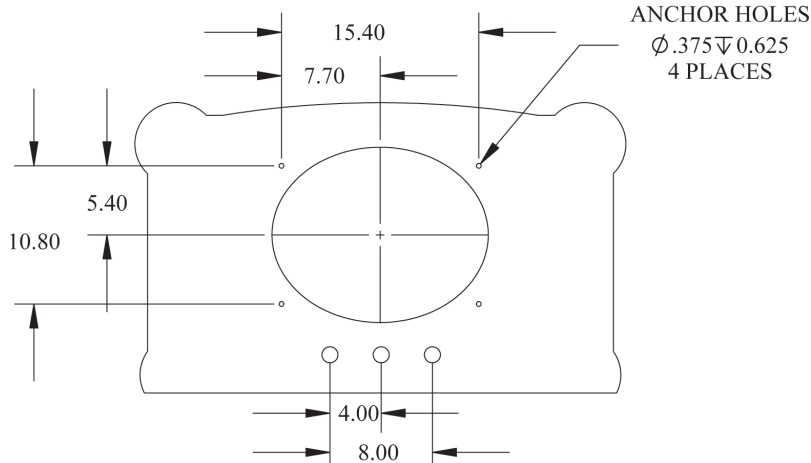

Builder Resources

Vanity Top Specifications

VTOP3CM112-2209

39" x 22" x 3 cm.

Materials: Solid Granite

To be used with Ornate Vanities (VAN011, VAN012)

www.cabinetknob.com