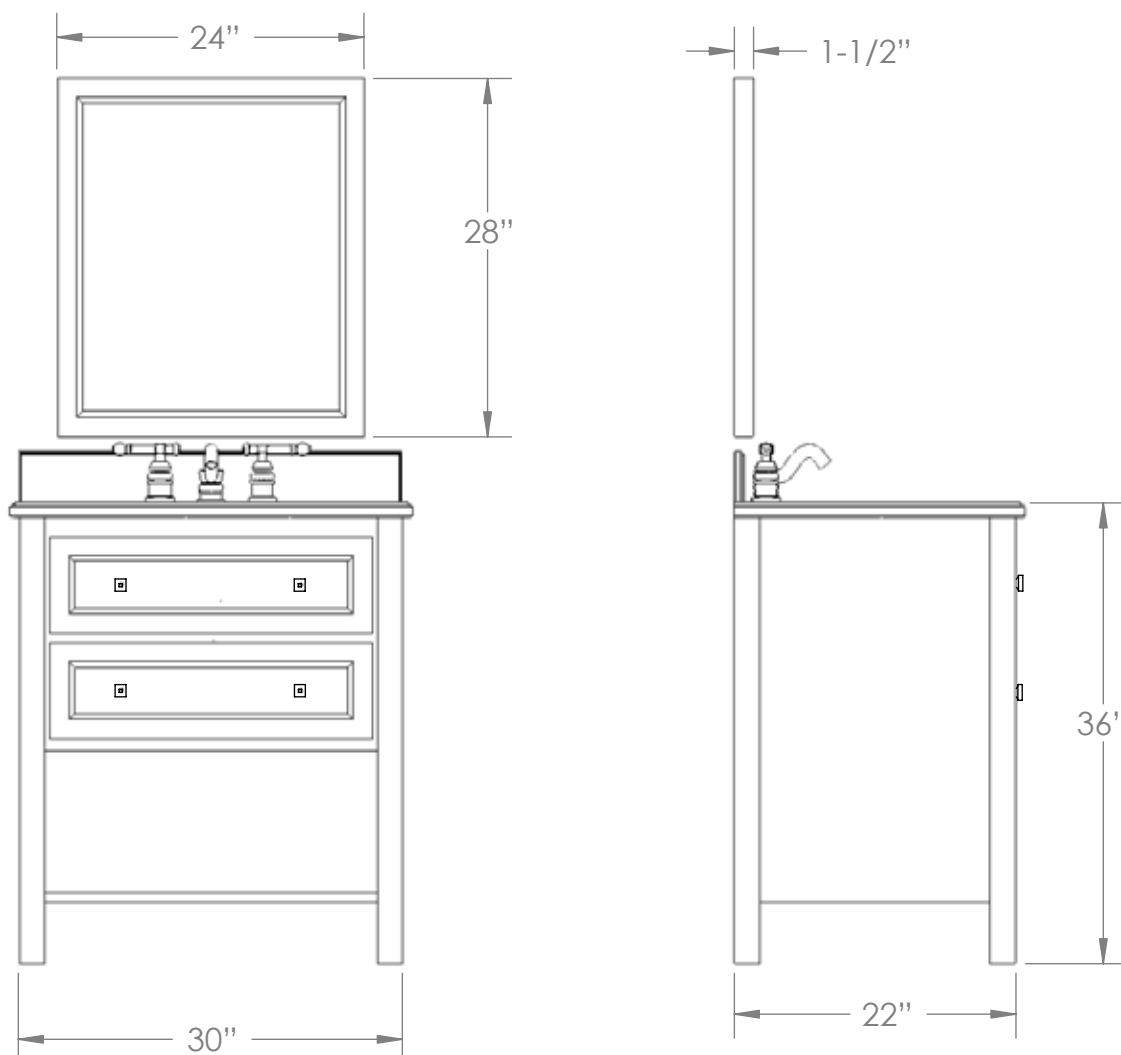

Vanity Specifications

VAN036

Vanity: 30" x 22" x 36"

Materials: poplar solids and veneers
Self-closing undermount drawer slides

Top: 31-1/2" x 22-3/4" x 3cm

Material: 3cm black granite or white marble
Bowl hole cut for 17" x 14" bowl
Faucet holes cut for 8" centerset
2cm backsplash included

Mirror: 24" x 28"

Beveled glass

www.lyn-design.com

Manufactured by Hardware Resources • www.hardwareresources.com