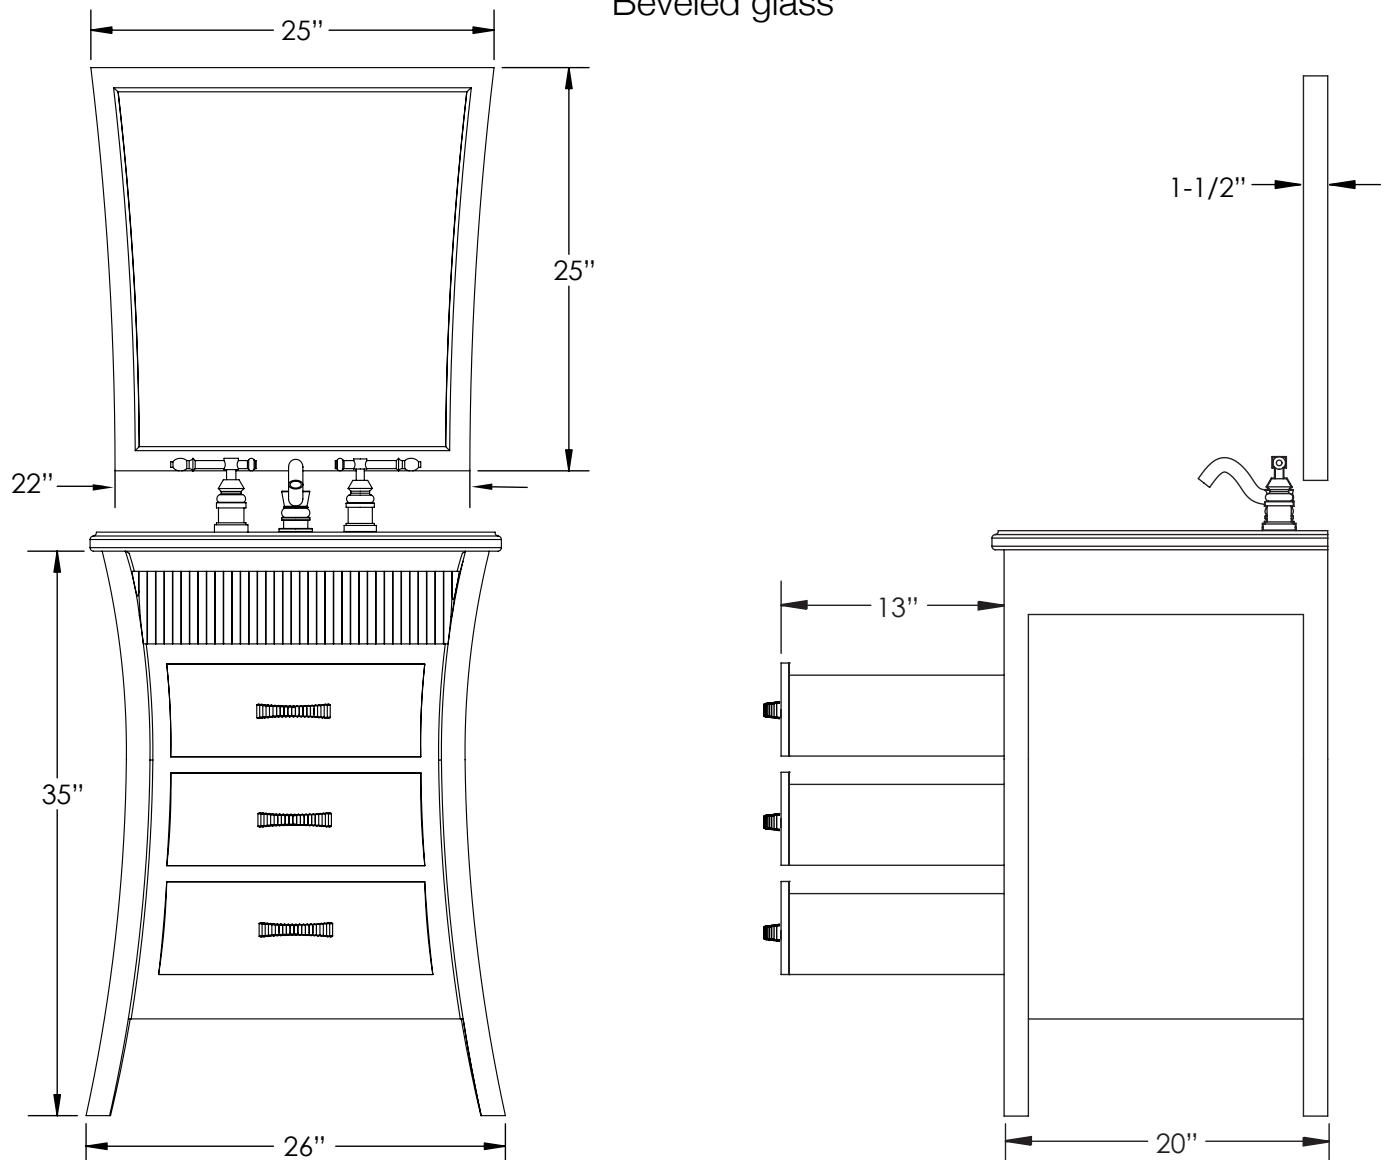

Vanity Specifications

VAN032

Vanity: 26" x 20" x 35"

Materials: birch solids

Self-closing undermount drawer slides

Top: 25-1/2" x 20-3/4" x 3cm

Material: 3cm black granite or white marble

Bowl hole cut for 15" x 12" bowl

Faucet holes cut for 8" centerset

2cm backsplash included

Mirror: 25" x 25"

Beveled glass

www.lyn-design.com

Manufactured by Hardware Resources • www.hardwareresources.com