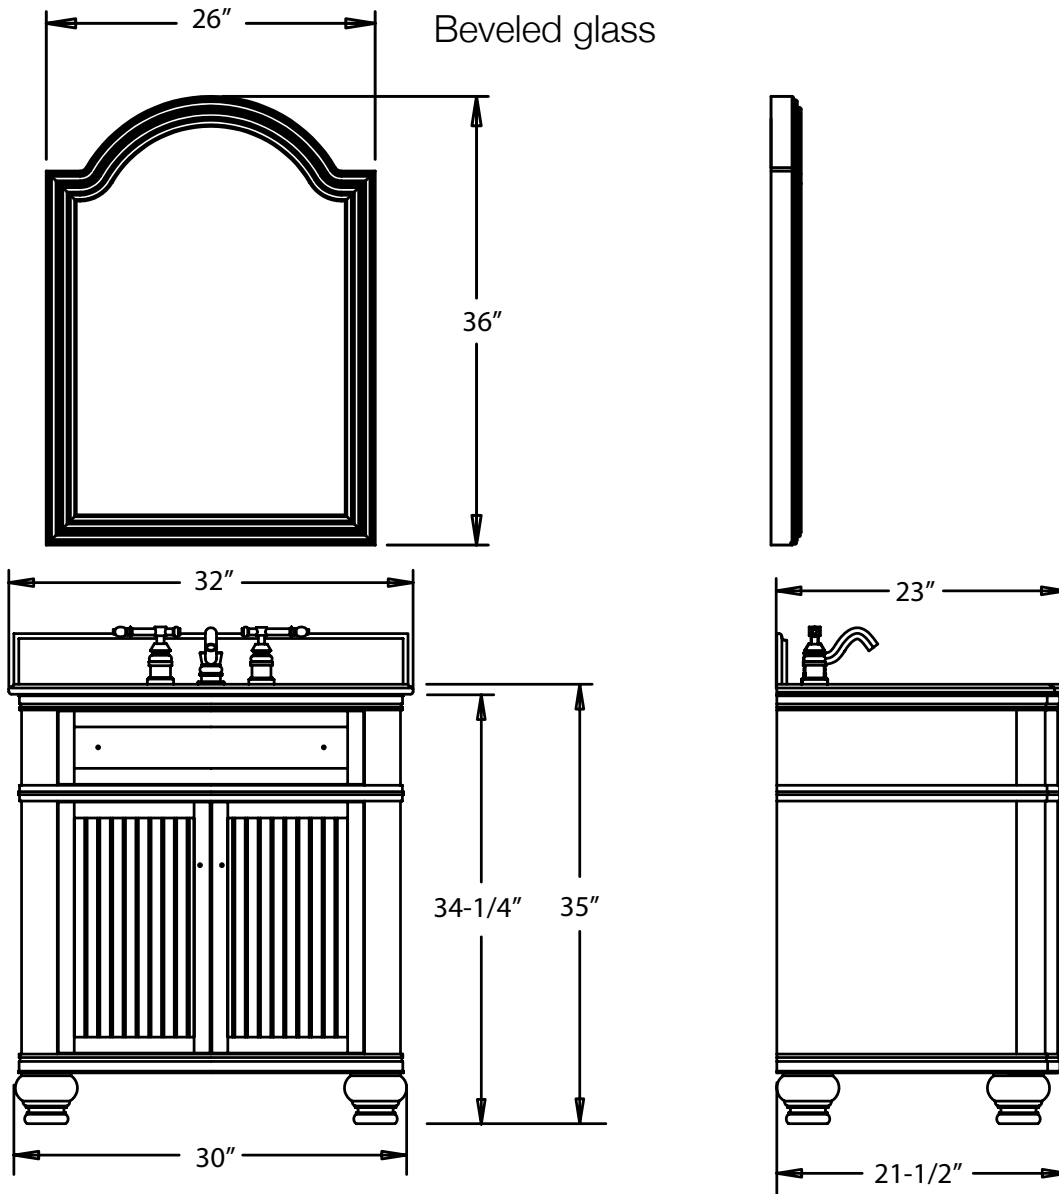

Vanity Specifications

VAN028E / VAN029E

Vanity: 30" x 21-1/2" x 34-1/4"

Materials: MDF

Top: 32" x 23" x 2cm

***Top and bowl are preinstalled**

Material: 2cm black granite

Bowl hole cut for 15" x 12" white bowl

Faucet holes cut for 4" centerset

2cm backsplash included

Mirror: 26" x 36"

Beveled glass

bath ELEMENTS

www.bath-elements.com

Manufactured by Hardware Resources • www.hardwareresources.com