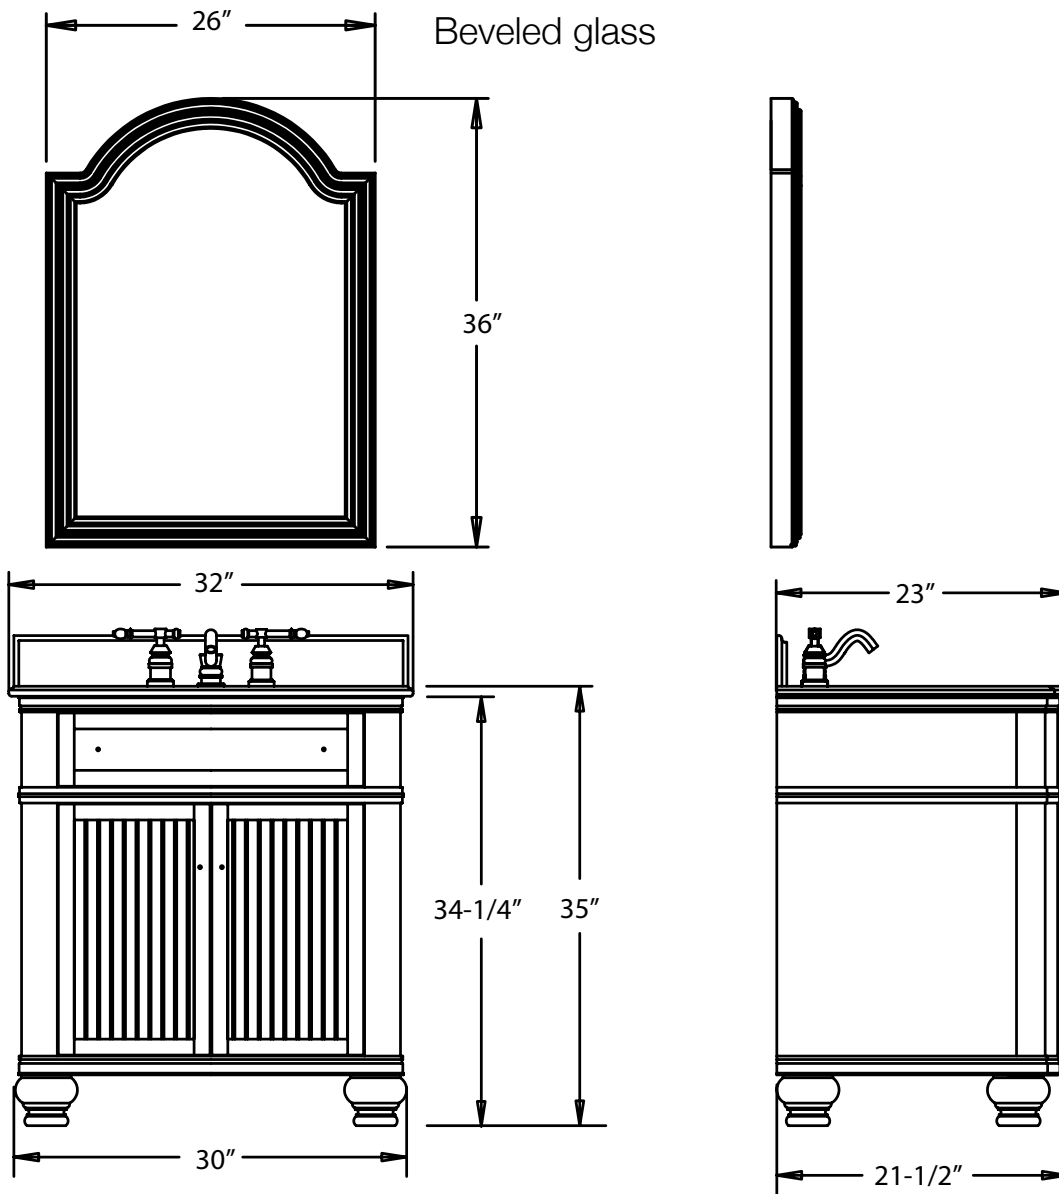

Vanity Specifications

VAN028E / VAN029E

Vanity: 30" x 21-1/2" x 34-1/4"

Materials: MDF

Top: 32" x 23" x 2cm

***Top and bowl are preinstalled**

Material: 2cm black granite

Bowl hole cut for 15" x 12" white bowl

Faucet holes cut for 4" centerset

2cm backsplash included

Mirror: 26" x 36"

Beveled glass

bath ELEMENTS

www.bath-elements.com

Manufactured by Hardware Resources • www.hardwareresources.com