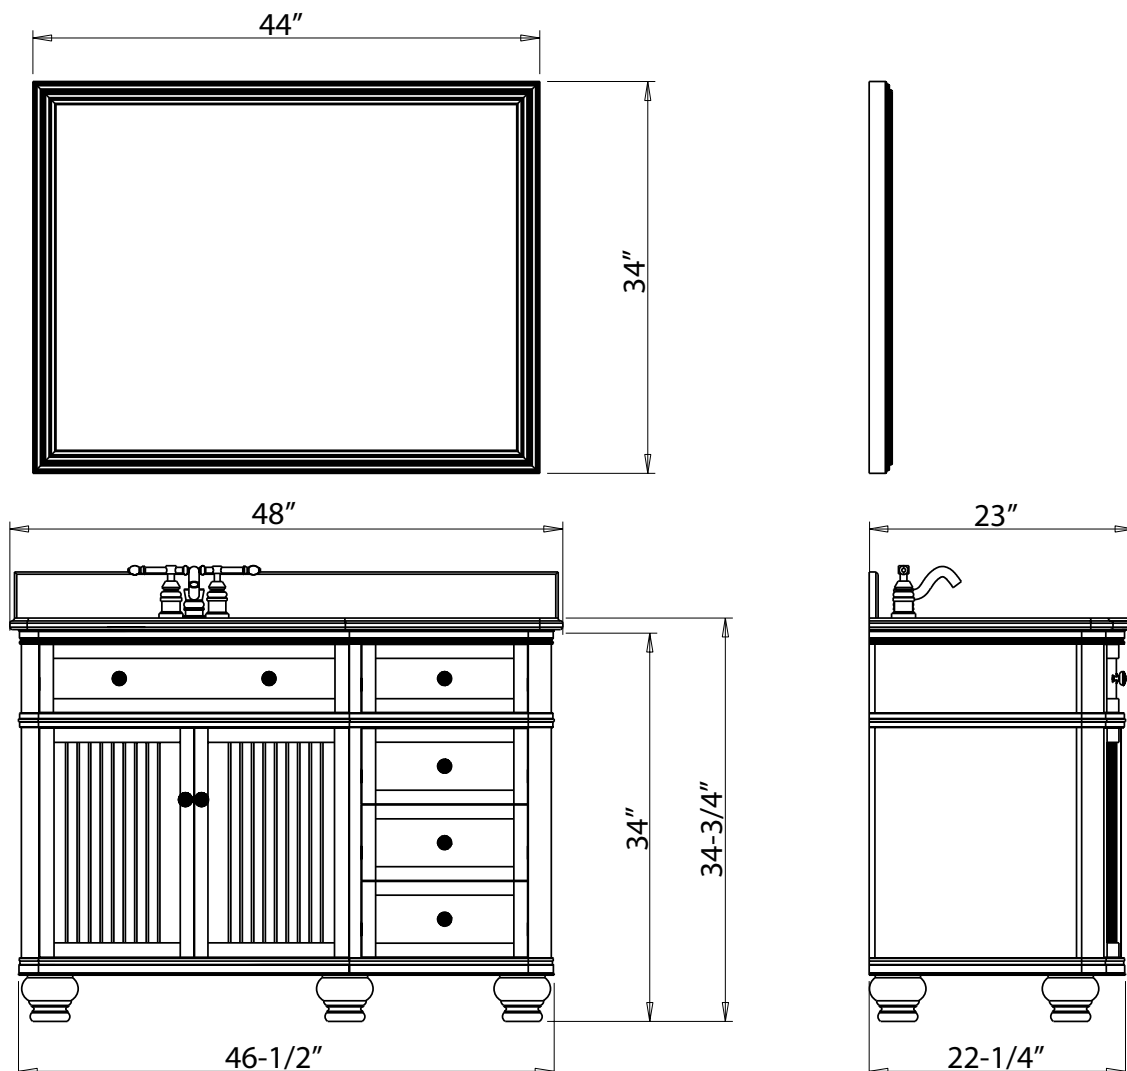

bath ELEMENTS

Vanity Specifications

VAN028-48E / VAN029-48E

Vanity: 46-1/2" x 22-1/4" x 34"

Materials: MDF

Ball bearing drawer slides

Top: 48" x 23" x 2cm

***Top and bowls are preinstalled**

Material: 2cm black granite

Bowl holes cut for 15" x 12" bowl

Faucet holes cut for 4" centerset

2cm backsplash included

Mirror: 44" x 34"

Beveled glass

www.bath-elements.com

Manufactured by Hardware Resources • www.hardwareresources.com