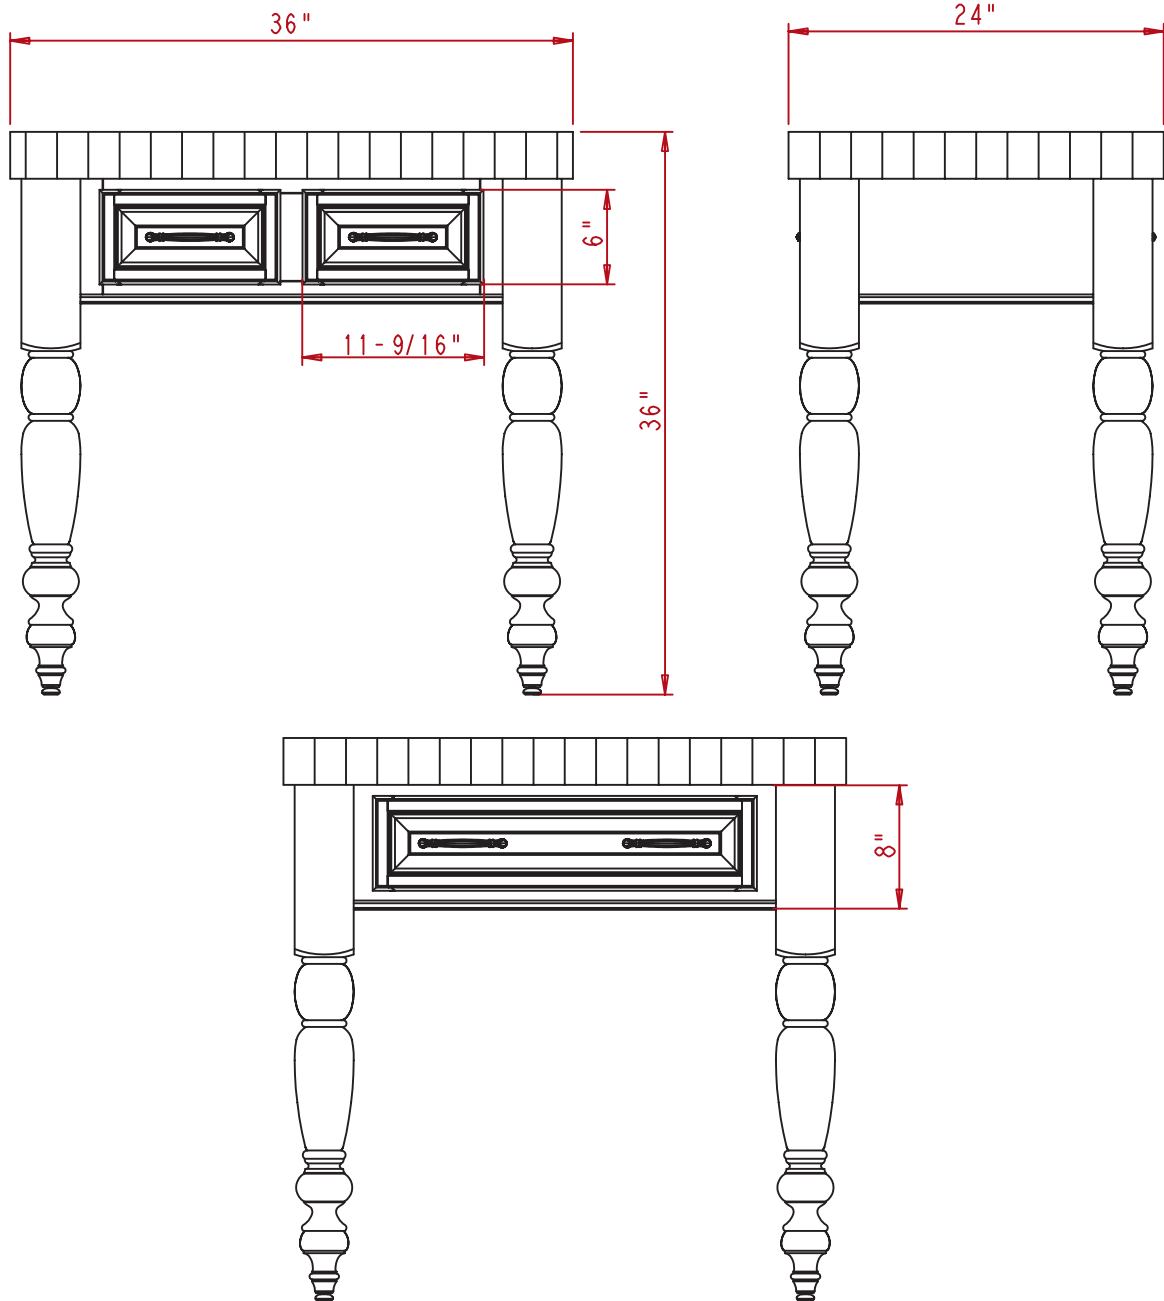

Island Specifications

ISL04

Island: 36" x 24" x 36" with top

Materials: birch solids & MDF

Soft-close undermount drawer slides

Top Preinstalled

Material: 3" maple end grain butcher block with food-safe finish (made in China)