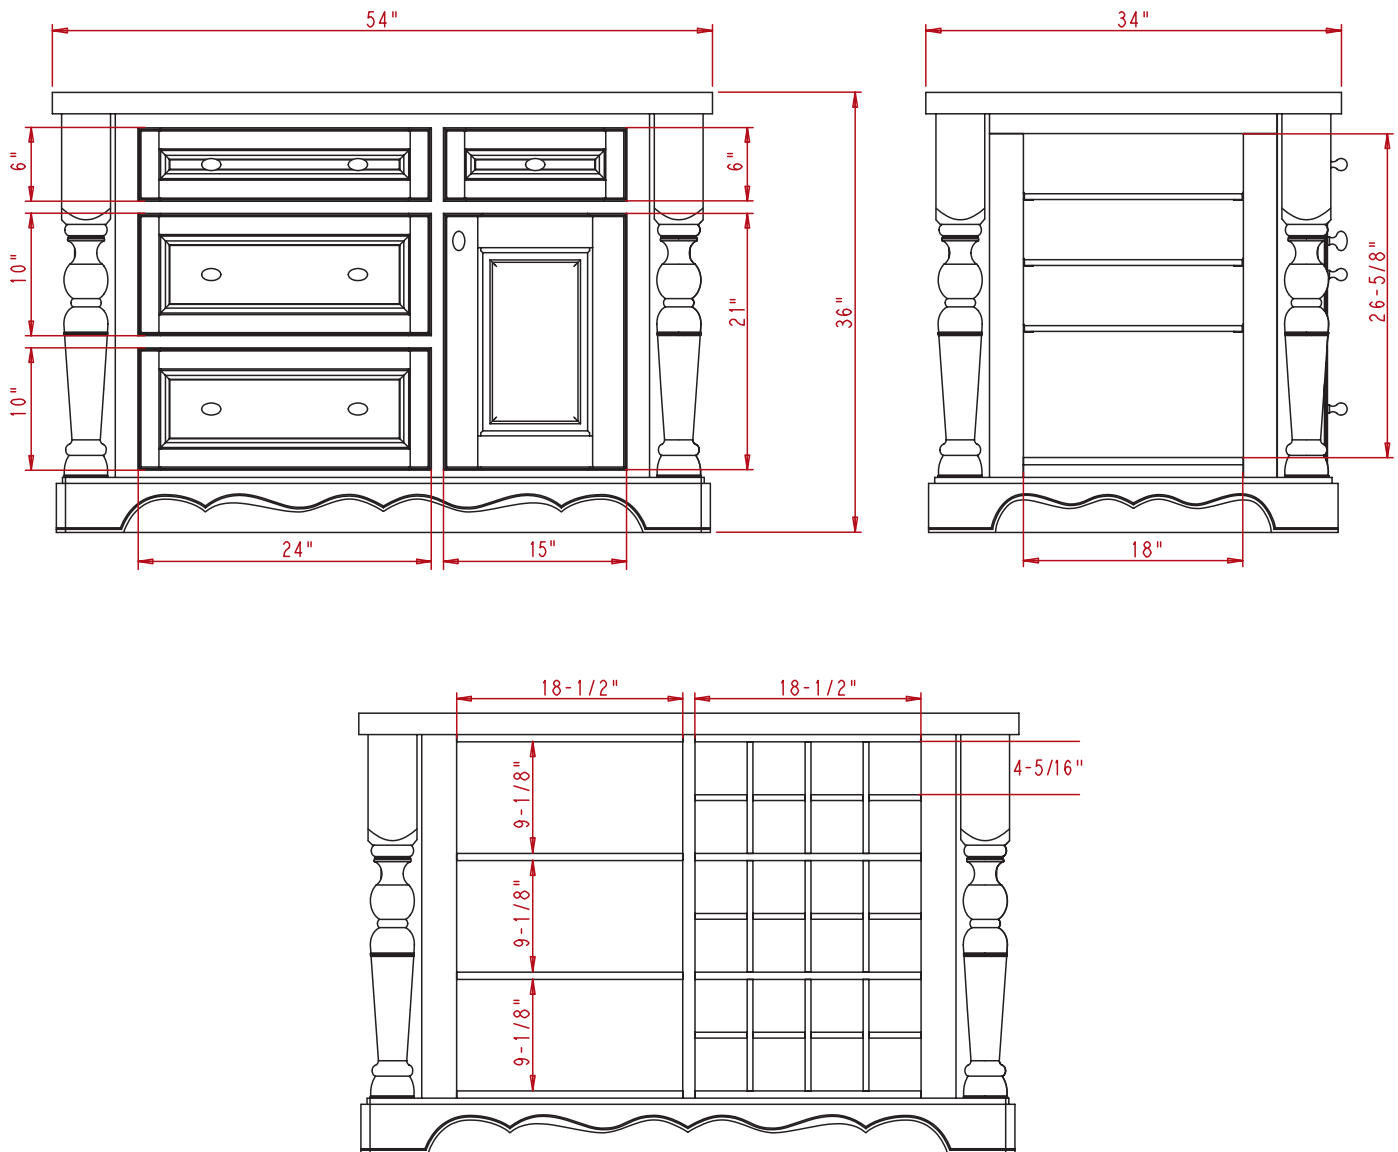

Island Specifications

ISL02

Island: 53-1/2" x 33-1/2" x 34-1/4"

Materials: rubberwood solids & MDF
Soft-close undermount drawer slides
Removable wine racks (3 included)

Top: 54" x 34" x 1-3/4"

Material: 1-3/4" hard maple edge grain butcher block with food-safe finish