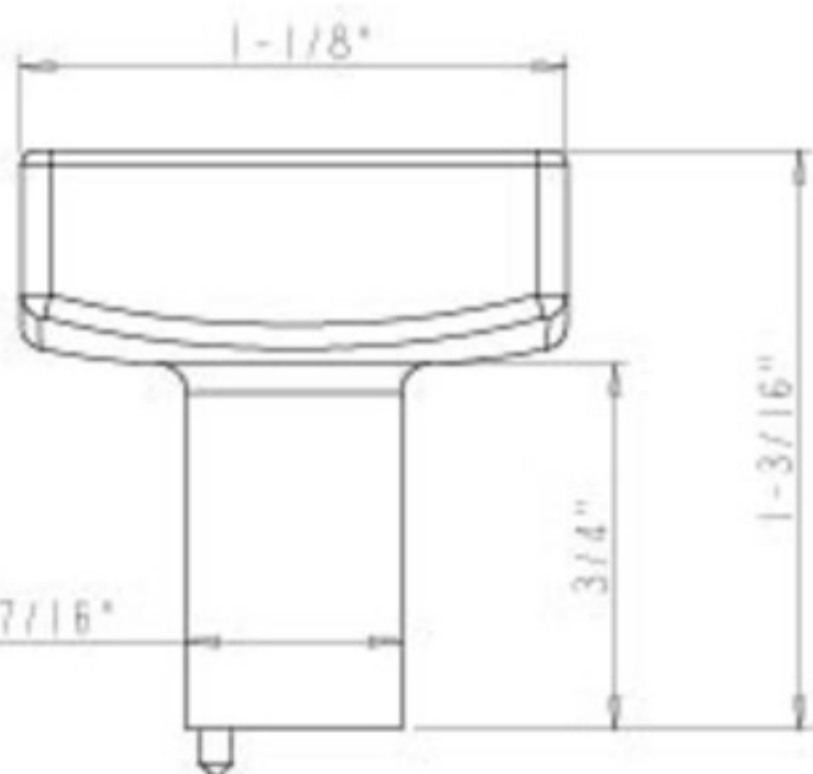

8-32 UNC - 1/2"

1-1/8"

1-3/16"

3/4"

Ø 7/16"

Ø 1/16"

1/8"

1-1/8"

ACCESSORY:

SCREW: 8-32X1-1/8" 1 PCS

BREAK AWAY SCREW: 8-32X45mm 1 PCS